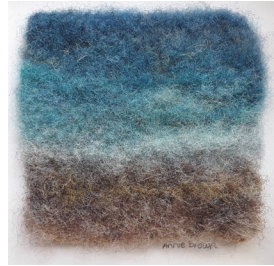

# Kaleidoscope

## Annie Brown Workshop

**Learn how to needle felt or improve your skills. Create your own Easter card inspired by the landscape. Use different types of wool including some from Annie's own sheep!**

All materials plus card included in the price of £25  
10.30am - 1pm, Friday 30 March 2018  
Michaelhouse Café & Centre, Trinity Street,  
Cambridge CB21SU